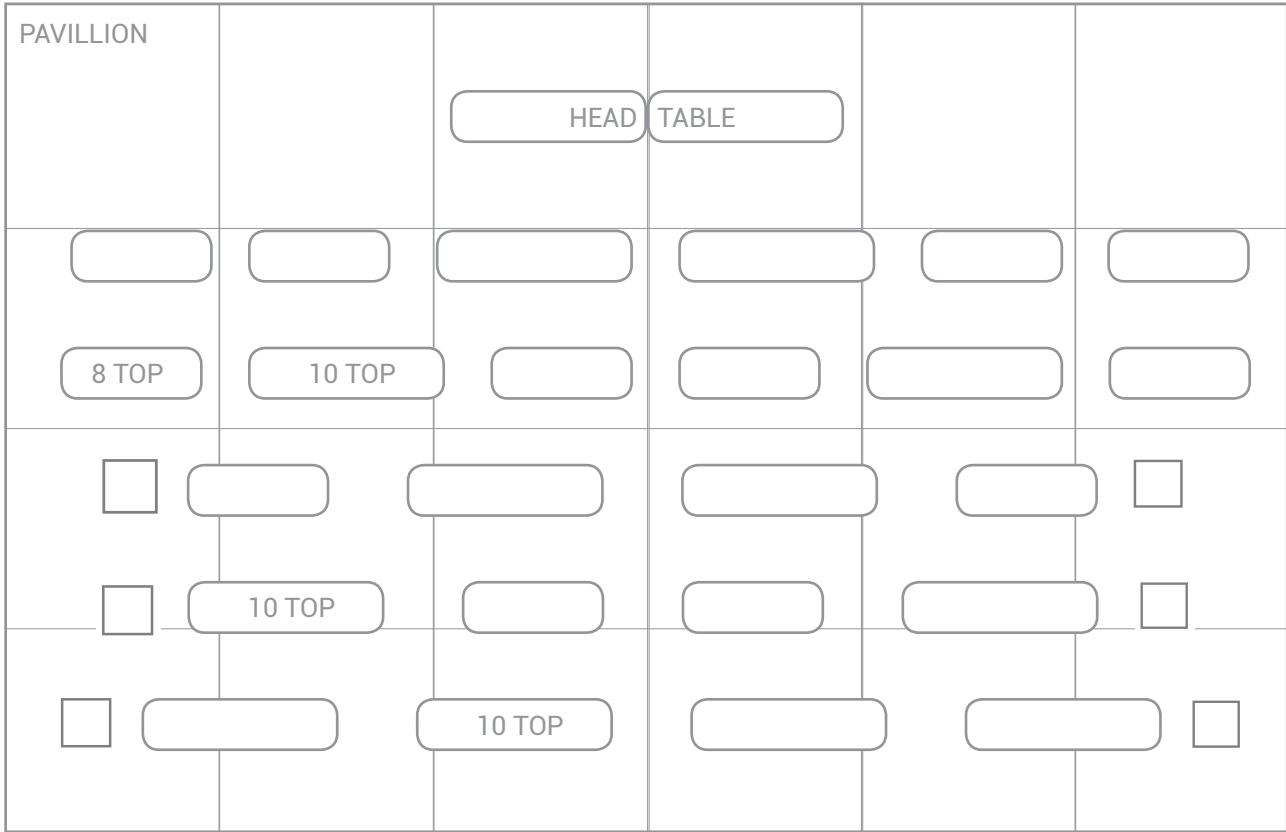

<<< PARKING + ENTERANCE

250 GUEST SEATS

SMALL PAVILLION

GRAVEL DRIVE

DANCE FLOOR

14 | 10 TOPS
12 | 8 TOPS
6 | 4 TOPS